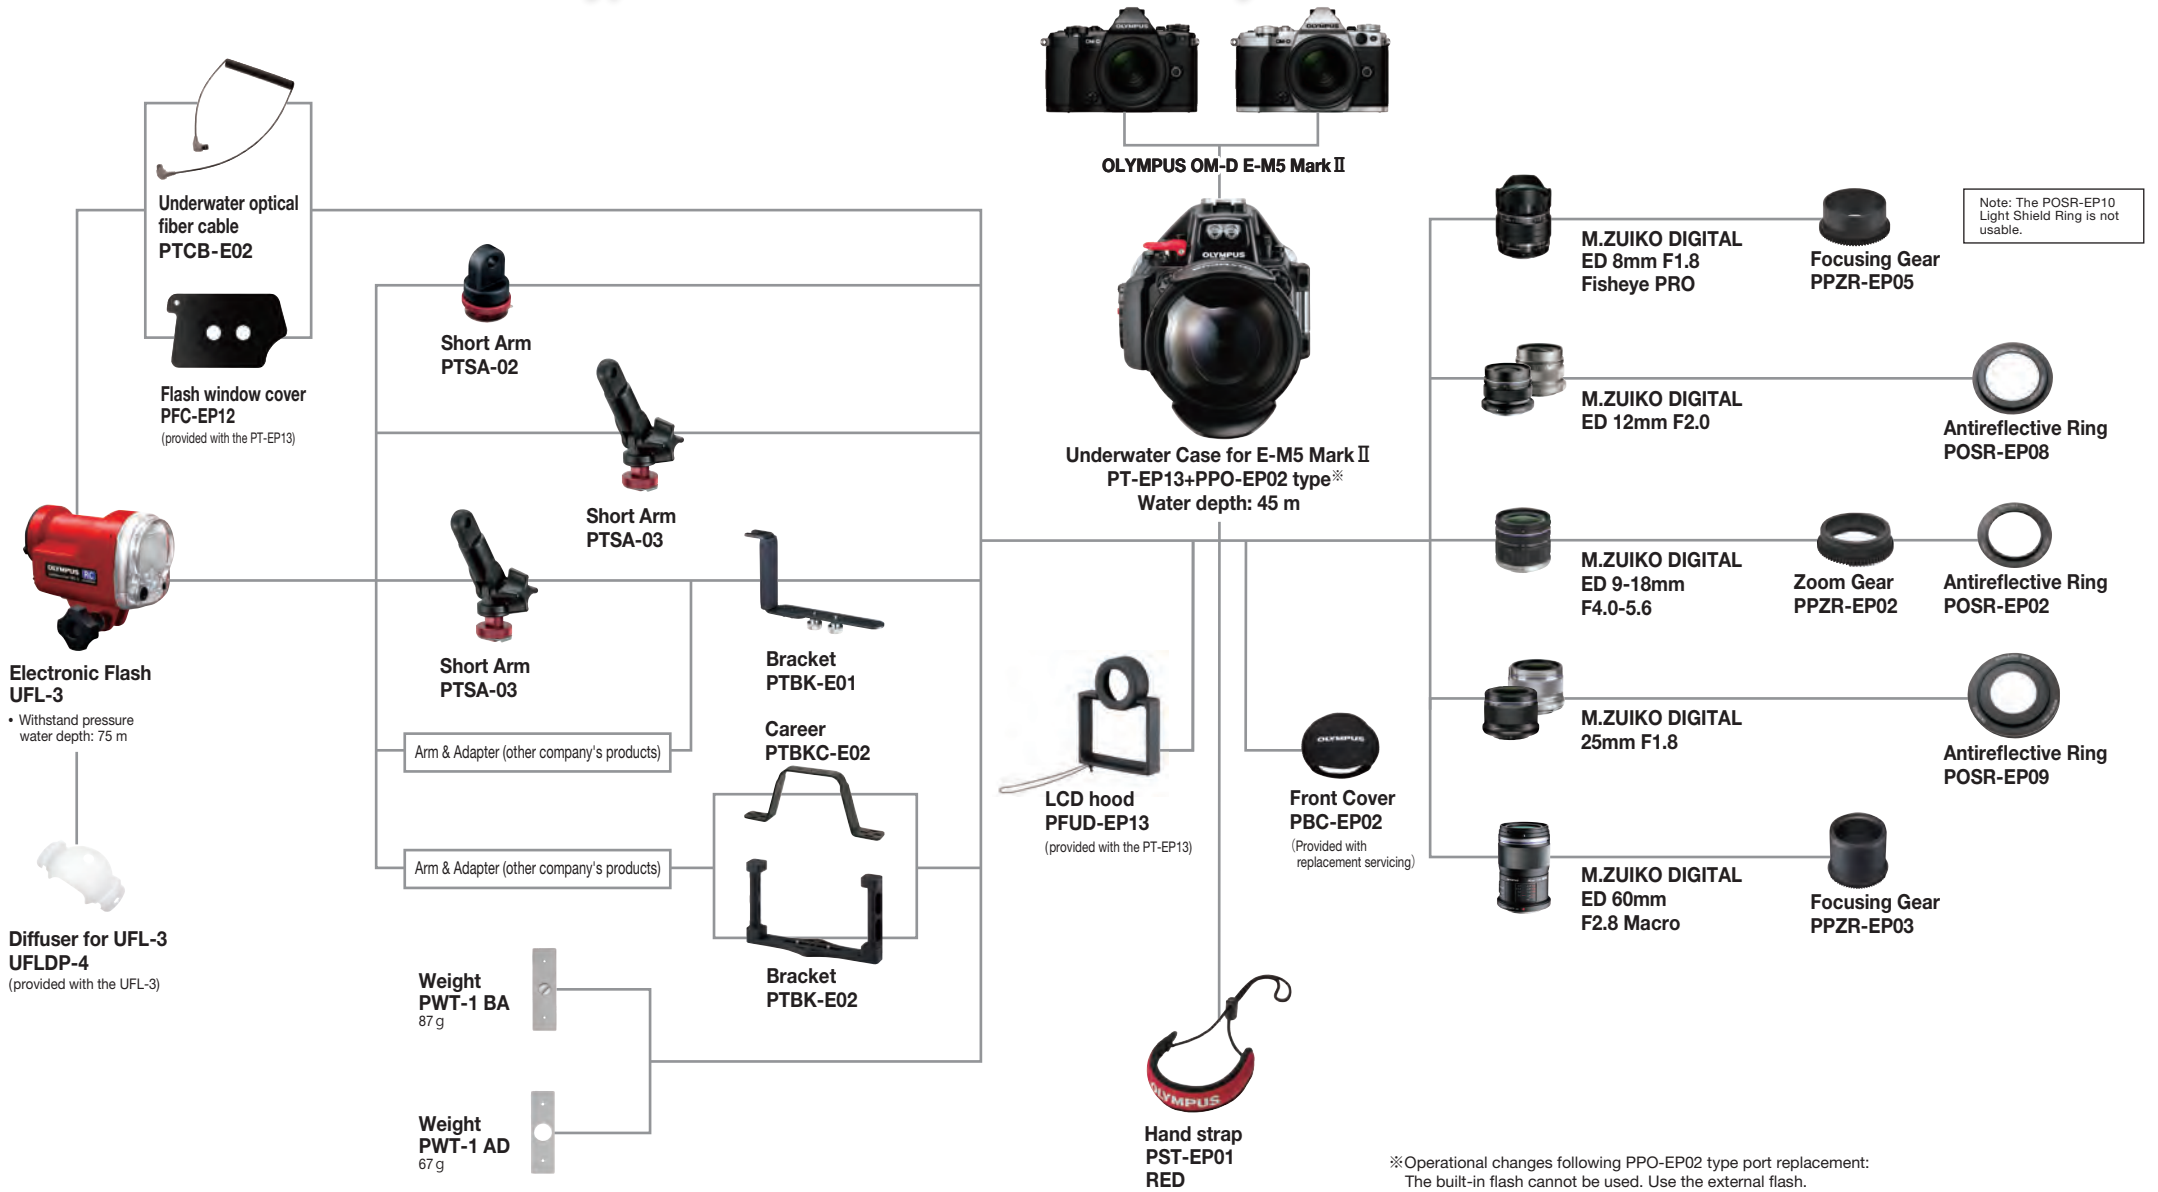

PT-EP13: Underwater Case System Chart

PT-EP13 with PPO-EP02-type Port : Underwater Case System Chart

Consumables for PT-EP13 Underwater Cases