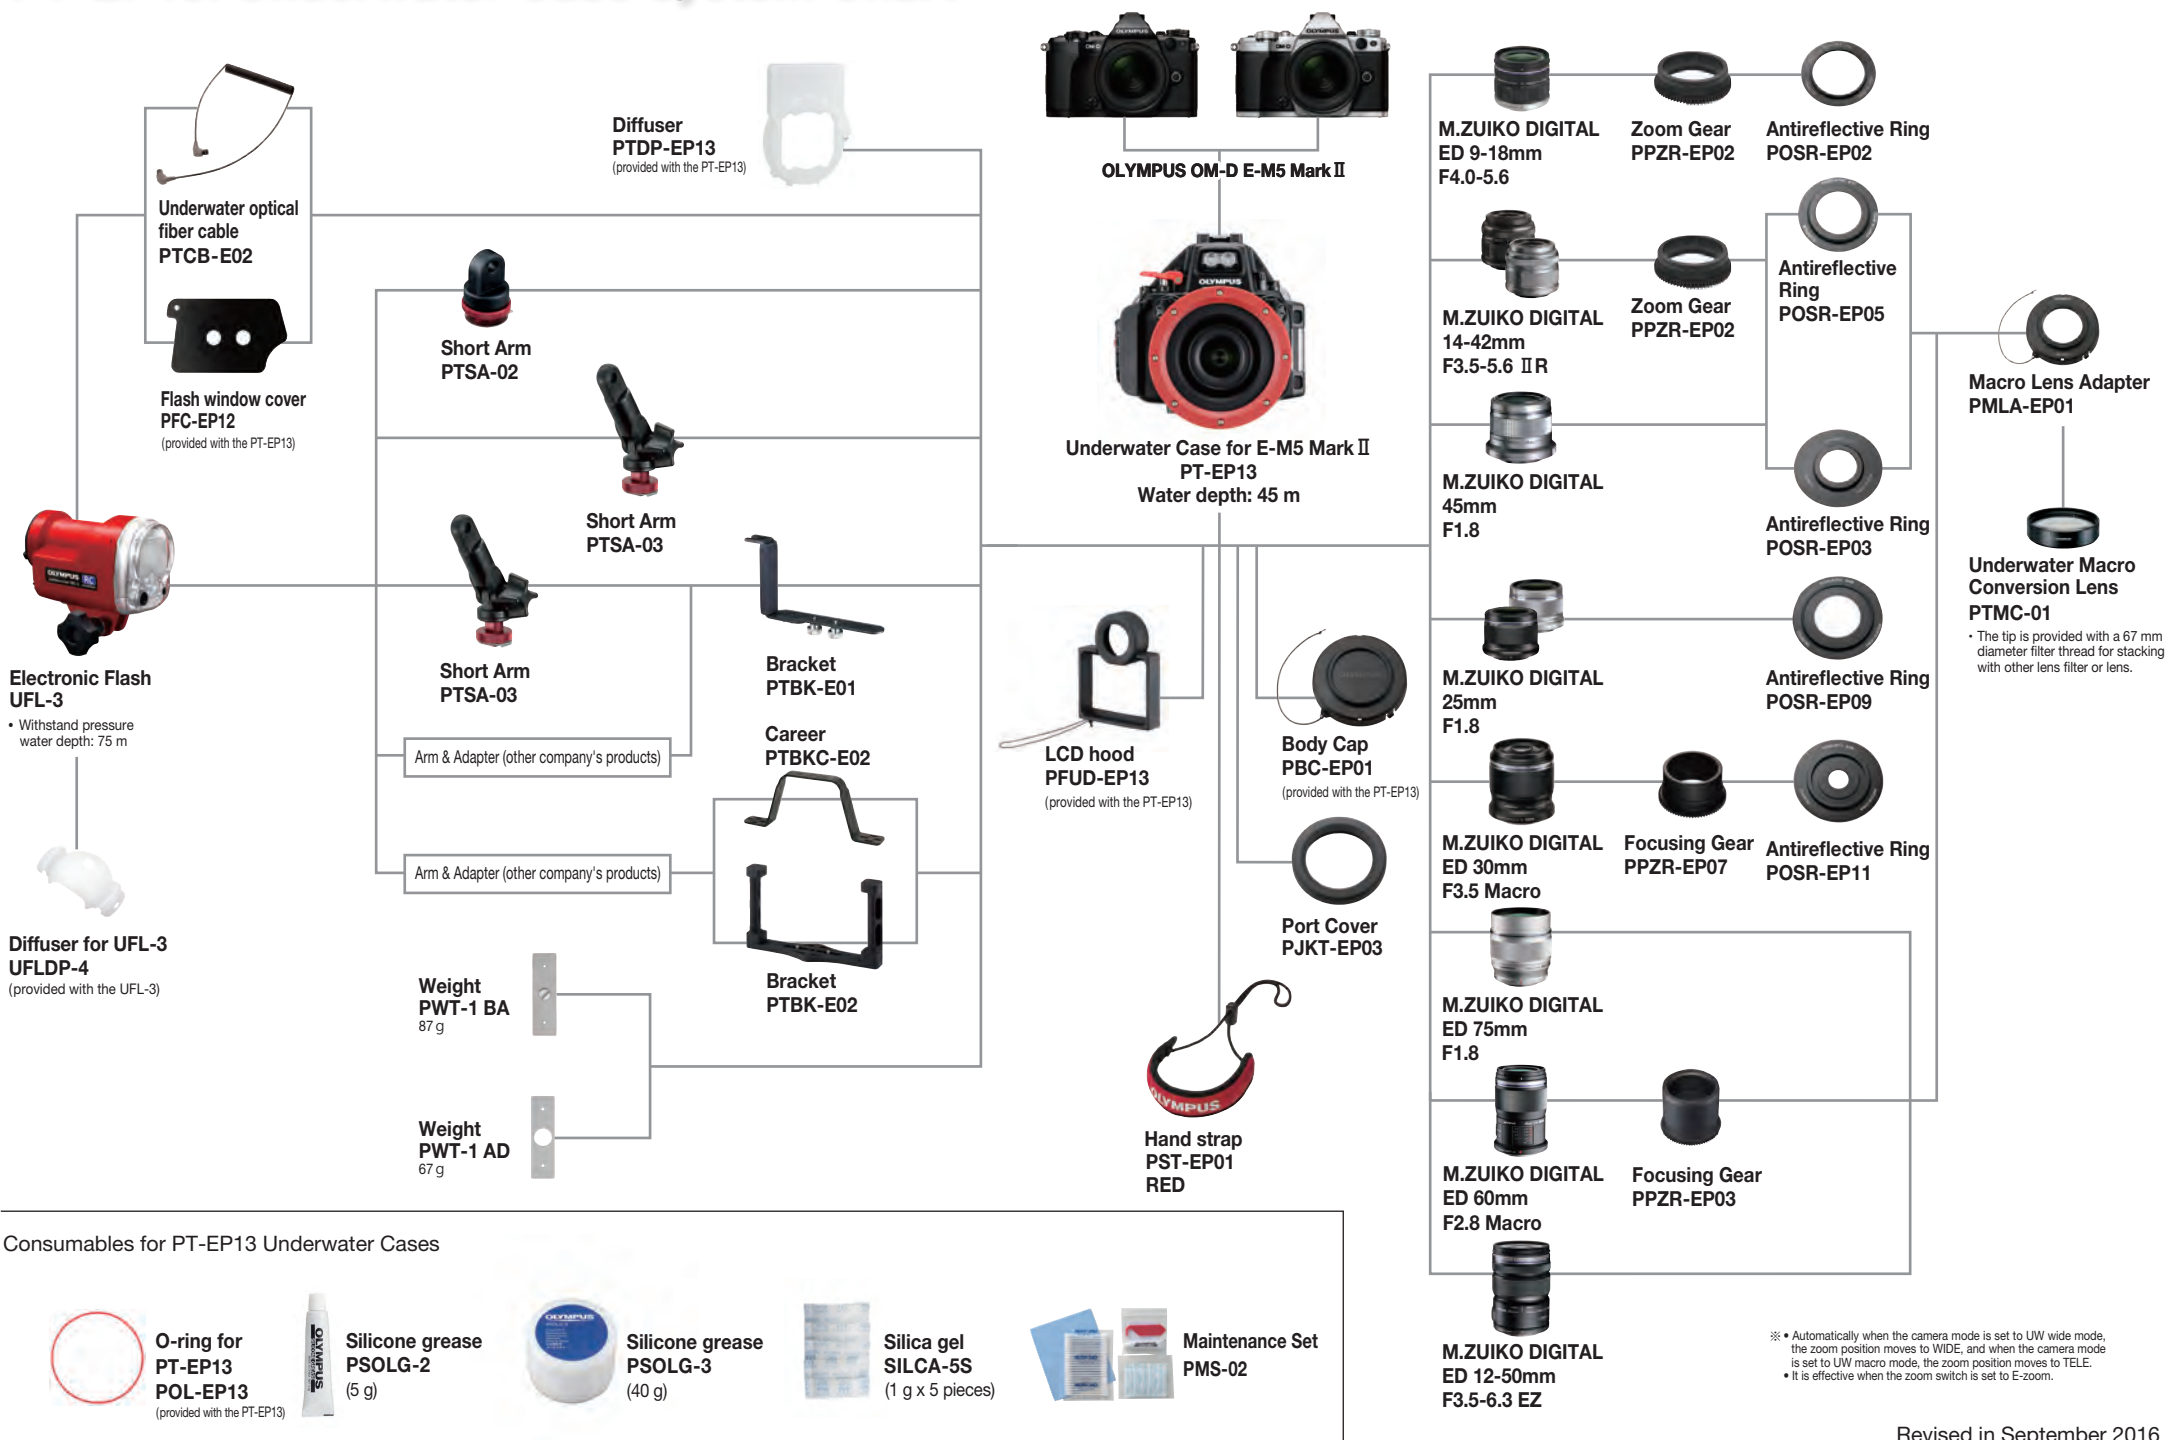

PT-EP13: Underwater Case System Chart

PT-EP13 with PPO-EP02-type Port : Underwater Case System Chart

Consumables for PT-EP13 Underwater Cases